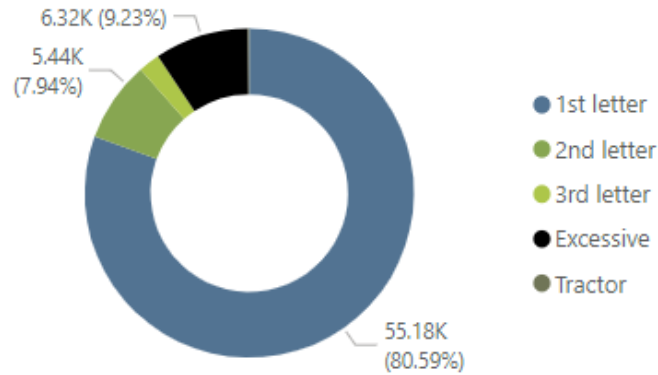

Number of letters sent

Number of watches by month

Vehicles passing by month

7.94K

Sum of No. of watches

68.46K

Sum of Total letters

2.05M