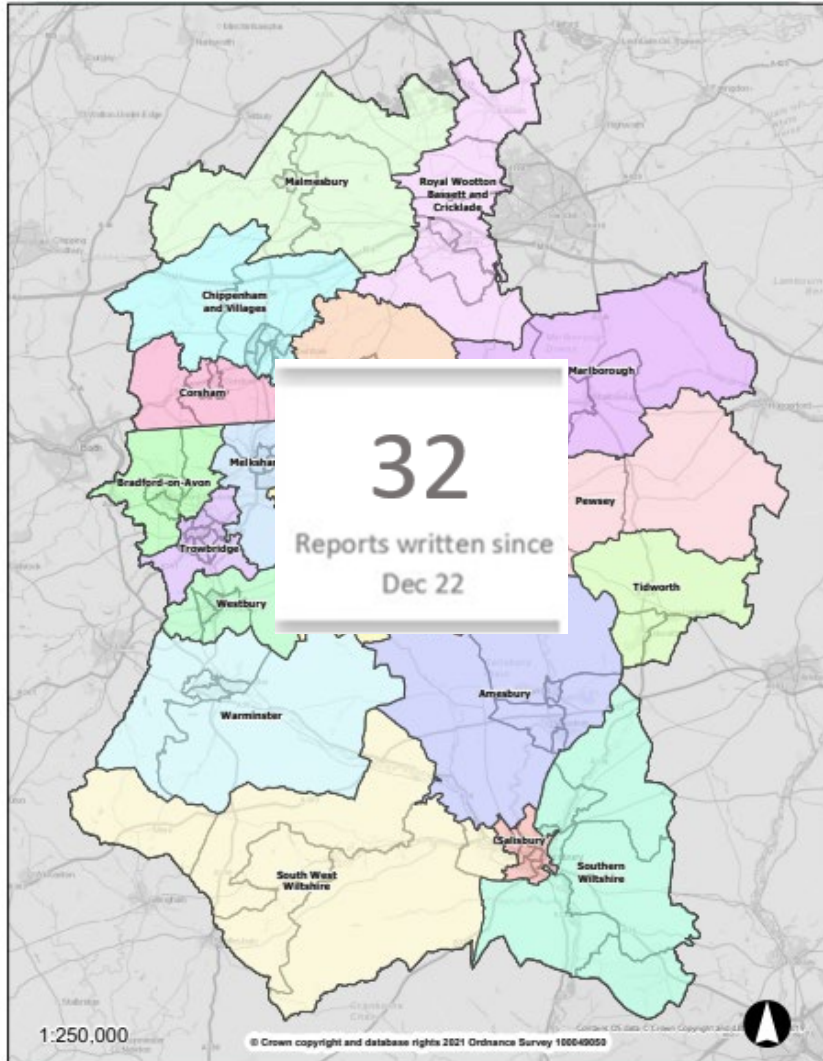

Making Wiltshire Safer : Road Safety

In a 30 days period
Road Policing Unit
have;

Wiltshire Council

Wiltshire Area Boards 2021

115

87

65

700+
stops

26

43

111

to list
just a few

1:250,000