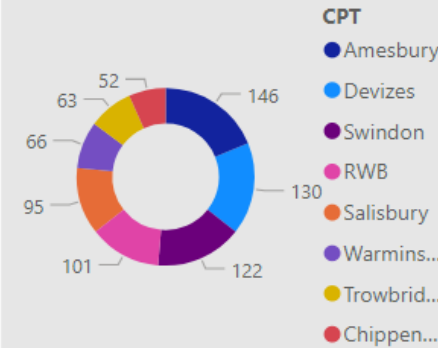

533.00
Sum of Fine & Points

61.00
Sum of Court

390
Count of Location

Location	Year	Month	Speed awareness course	Fine & Points	Court	CPT	Area Board
Operation Wolf - Salisbury - 29/6/2022	2022	June	149.00	22.00	3.00	Salisbury	Salisbury
Tilshead	2022	December	93.00	7.00	1.00	Amesbury	Stonehenge
Cricklade - Spital Lane	2023	April	80.00	10.00	0.00	RWB	RWB
Wilton - The Avenue	2022	December	65.00	19.00	8.00	Salisbury	South West Wi
Coombe Bissett - Deegan House	2023	June	64.00	8.00	0.00	Salisbury	Southern Wilts
Collingbourne Kingston	2022	December	62.00	9.00	0.00	Amesbury	Tidworth
Sutton Benger - B4069 No. 2 Box Cottage	2023	June	61.00	3.00	0.00	Chippenham	Chippenham
Ogbourne St Andrew	2023	April	60.00	4.00	0.00	Dezives	Marlborough
Tilshead	2022	November	58.00	6.00	1.00	Amesbury	Stonehenge
Shaw and Whitley (Shaw Hill)	2022	December	55.00	9.00	0.00	Trowbridge	Melksham
Cholderton	2023	March	53.00	3.00	1.00	Amesbury	Stonehenge
Cholderton - Church Close	2023	April	51.00	1.00	0.00	Amesbury	Stonehenge
Harnham - Portland Avenue	2023	April	47.00	6.00	0.00	Salisbury	Salisbury
Harnham - Portland Avenue	2023	February	46.00	12.00	2.00	Salisbury	Salisbury
Oare - Outside Oare House	2023	March	46.00	10.00	0.00	Dezives	Pewsey
Wilton - The Avenue	2023	January	46.00	9.00	4.00	Salisbury	South West Wi
Collingbourne	2022	February	45.00	2.00	0.00	Amesbury	Tidworth
Total			4,211.00	533.00	61.00		

Activity by Area Board

Activity by CPT

Outcomes

• CSEO – Trowbridge Area Board results

CSEO Activity Dashboard

Outcomes are dependent on previous convictions and history

74.00
Sum of Speed awareness ...

9.00
Sum of Fine & Points