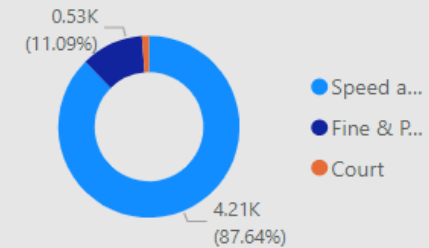

8 15 222 6,963

Community Speed Enforcement Officers

CSEO's

• CSEO – Dashboard (27/06/2023 0800hrs)

CSEO Activity Dashboard

Outcomes are dependent on previous convictions and history

4,211.00
Sum of Speed awareness ...

533.00
Sum of Fine & Points

61.00
Sum of Court

390
Count of Location

Location	Year	Month	Speed awareness course	Fine & Points	Court	CPT	Area Board
Operation Wolf - Salisbury - 29/6/2022	2022	June	149.00	22.00	3.00	Salisbury	Salisbury
Tilshead	2022	December	93.00	7.00	1.00	Amesbury	Stonehenge
Cricklade - Spital Lane	2023	April	80.00	10.00	0.00	RWB	RWB
Wilton - The Avenue	2022	December	65.00	19.00	8.00	Salisbury	South West Wi
Coombe Bissett - Deegan House	2023	June	64.00	8.00	0.00	Salisbury	Southern Wilts
Collingbourne Kingston	2022	December	62.00	9.00	0.00	Amesbury	Tidworth
Sutton Benger - B4069 No. 2 Box Cottage	2023	June	61.00	3.00	0.00	Chippenham	Chippenham
Ogbourne St Andrew	2023	April	60.00	4.00	0.00	Dezives	Marlborough
Tilshead	2022	November	58.00	6.00	1.00	Amesbury	Stonehenge
Shaw and Whitley (Shaw Hill)	2022	December	55.00	9.00	0.00	Trowbridge	Melksham
Cholderton	2023	March	53.00	3.00	1.00	Amesbury	Stonehenge
Cholderton - Church Close	2023	April	51.00	1.00	0.00	Amesbury	Stonehenge
Harnham - Portland Avenue	2023	April	47.00	6.00	0.00	Salisbury	Salisbury
Harnham - Portland Avenue	2023	February	46.00	12.00	2.00	Salisbury	Salisbury
Oare - Outside Oare House	2023	March	46.00	10.00	0.00	Dezives	Pewsey
Wilton - The Avenue	2023	January	46.00	9.00	4.00	Salisbury	South West Wi
Collingbourne	2022	February	45.00	2.00	0.00	Amesbury	Tidworth
Total			4,211.00	533.00	61.00		

Activity by Area Board

Activity by CPT

Outcomes

• CSEO – Trowbridge Area Board results

CSEO Activity Dashboard

Outcomes are dependent on previous convictions and history

74.00
Sum of Speed awareness ...

9.00
Sum of Fine & Points