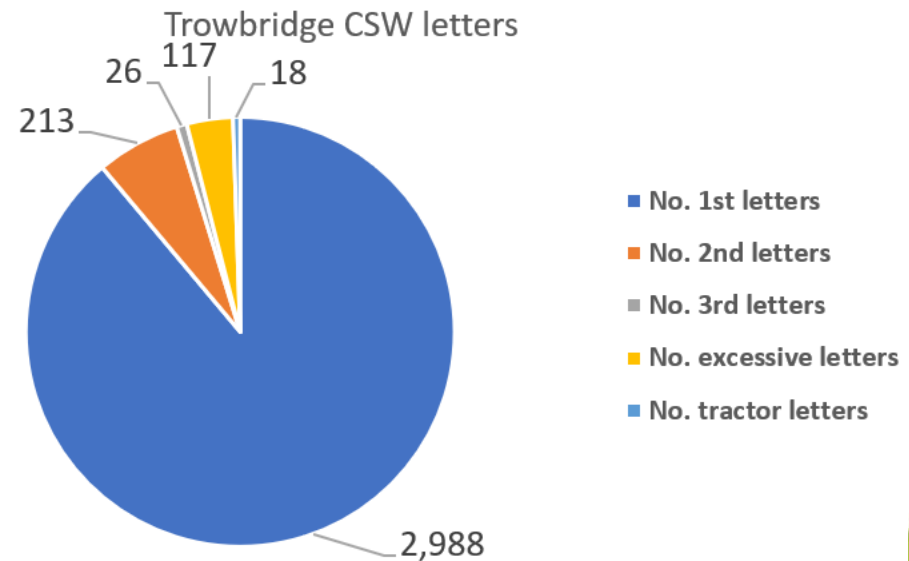

Number of letters sent

Number of watches by month

Vehicles passing by month

7.94K

Sum of No. of watches

68.46K

Sum of Total letters

2.05M

Sum of Vehicles passing

55.18K

Sum of No. 1st letter

• CSW Trowbridge area - Data since July 2020 to 27/06/2023

Team	No. 1st letters	No. 2nd letters	No. 3rd letters	No. excessive letters	No. tractor letters	Total letters	No. of watches	Average speeders %
Hilperton	125	19	0	7	1	152	32	10.70%
North Bradley	1,348	66	7	58	16	1,495	83	2.23%
Southwick	259	13	1	4	0	277	93	0.93%
Steeple Ashton	496	80	14	33	1	624	52	5.27%
Trowbridge - Cockhill	661	29	1	13	0	704	35	2.75%
West Ashton	99	6	3	2	0	110	46	2.43%
Grand Total	2,988	213	26	117	18	3,362	341	3.21%