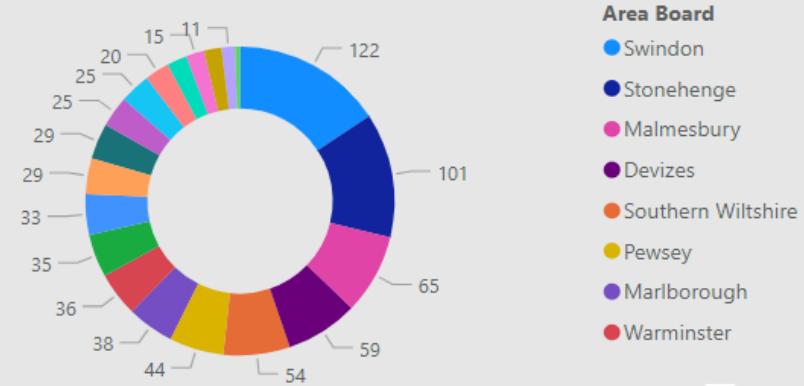

533.00
Sum of Fine & Points

61.00
Sum of Court

390
Count of Location

Location	Year	Month	Speed awareness course	Fine & Points	Court	CPT	Area Board
Operation Wolf - Salisbury - 29/6/2022	2022	June	149.00	22.00	3.00	Salisbury	Salisbury
Tilshead	2022	December	93.00	7.00	1.00	Amesbury	Stonehenge
Cricklade - Spital Lane	2023	April	80.00	10.00	0.00	RWB	RWB
Wilton - The Avenue	2022	December	65.00	19.00	8.00	Salisbury	South West Wi
Coombe Bissett - Deegan House	2023	June	64.00	8.00	0.00	Salisbury	Southern Wilts
Collingbourne Kingston	2022	December	62.00	9.00	0.00	Amesbury	Tidworth
Sutton Benger - B4069 No. 2 Box Cottage	2023	June	61.00	3.00	0.00	Chippenham	Chippenham
Ogbourne St Andrew	2023	April	60.00	4.00	0.00	Dezives	Marlborough
Tilshead	2022	November	58.00	6.00	1.00	Amesbury	Stonehenge
Shaw and Whitley (Shaw Hill)	2022	December	55.00	9.00	0.00	Trowbridge	Melksham
Cholderton	2023	March	53.00	3.00	1.00	Amesbury	Stonehenge
Cholderton - Church Close	2023	April	51.00	1.00	0.00	Amesbury	Stonehenge
Harnham - Portland Avenue	2023	April	47.00	6.00	0.00	Salisbury	Salisbury
Harnham - Portland Avenue	2023	February	46.00	12.00	2.00	Salisbury	Salisbury
Oare - Outside Oare House	2023	March	46.00	10.00	0.00	Dezives	Pewsey
Wilton - The Avenue	2023	January	46.00	9.00	4.00	Salisbury	South West Wi
Collingbourne	2022	February	45.00	2.00	0.00	Amesbury	Tidworth
Total			4,211.00	533.00	61.00		

Activity by Area Board