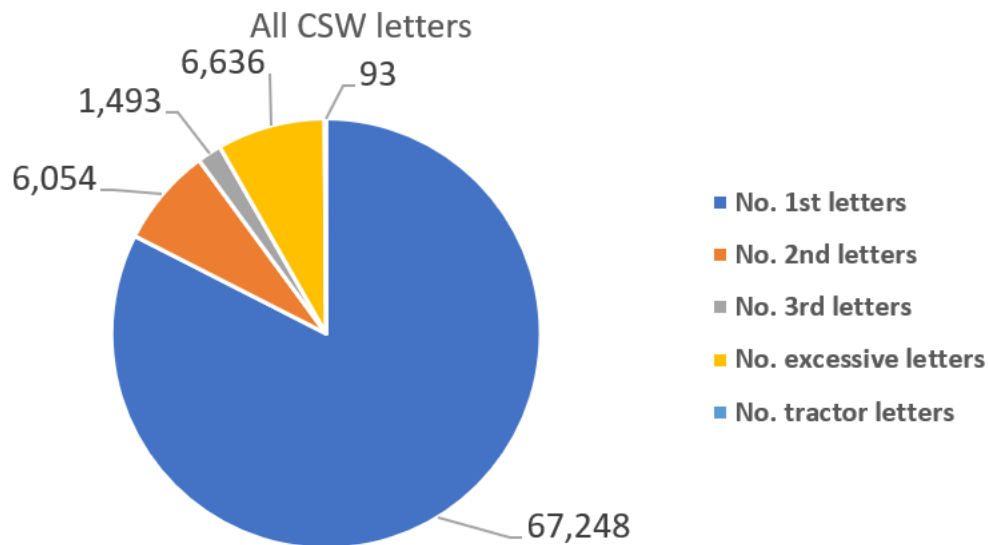

Number of letters sent

Number of watches by month

Vehicles passing by month

7.94K

Sum of No. of watches

68.46K

Sum of Total letters

2.05M

Sum of Vehicles passing

55.18K

Sum of No. 1st letter

• CSW Trowbridge area - Data since July 2020 to 27/06/2023

Team	No. 1st letters	No. 2nd letters	No. 3rd letters	No. excessive letters	No. tractor letters	Total letters	No. of watches	Average speeders %
Hilperton	125	19	0	7	1	152	32	10.70%
North Bradley	1,348	66	7	58	16	1,495	83	2.23%
Southwick	259	13	1	4	0	277	93	0.93%
Steeple Ashton	496	80	14	33	1	624	52	5.27%
Trowbridge - Cockhill	661	29	1	13	0	704	35	2.75%
West Ashton	99	6	3	2	0	110	46	2.43%
Grand Total	2,988	213	26	117	18	3,362	341	3.21%