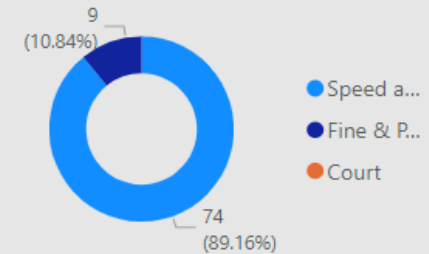

• CSEO – Trowbridge Area Board results

CSEO Activity Dashboard

Outcomes are dependent on previous convictions and history

74.00
Sum of Speed awareness ...

9.00
Sum of Fine & Points

0.00
Sum of Court

17
Count of Location

Location	Year	Month	Speed awareness course	Fine & Points	Court	CPT	Area Board
Steeple Ashton - Newleaze	2023	April	14.00	2.00	0.00	Trowbridge	Trowbridge
Trowbridge - Cockhill	2022	October	13.00	0.00	0.00	Trowbridge	Trowbridge
Steeple Ashton	2023	April	7.00	2.00	0.00	Trowbridge	Trowbridge
Steeple Ashton - Newleaze	2023	March	7.00	0.00	0.00	Trowbridge	Trowbridge
Steeple Ashton - Bus Shelter	2023	February	6.00	1.00	0.00	Trowbridge	Trowbridge
Southwick	2021	November	5.00	0.00	0.00	Trowbridge	Trowbridge
Southwick	2021	October	4.00	0.00	0.00	Trowbridge	Trowbridge
Steeple Ashton	2023	February	4.00	1.00	0.00	Trowbridge	Trowbridge
North Bradley - Woodmarsh /Bus stop (C)	2023	April	3.00	0.00	0.00	Trowbridge	Trowbridge
North Bradley - Woodmarsh	2022	October	2.00	0.00	0.00	Trowbridge	Trowbridge
Steeple Ashton - Common Hill and Ashton Rd	2023	February	2.00	0.00	0.00	Trowbridge	Trowbridge
Trowbridge - Cockhill	2023	February	2.00	0.00	0.00	Trowbridge	Trowbridge
West Ashton	2023	March	2.00	1.00	0.00	Trowbridge	Trowbridge
Common Hill Junction with Newleaze near Bus STOP	2023	April	1.00	2.00	0.00	Trowbridge	Trowbridge
Hilperton - Copper Beeches	2023	February	1.00	0.00	0.00	Trowbridge	Trowbridge
Southwick	2022	May	1.00	0.00	0.00	Trowbridge	Trowbridge
Total			74.00	9.00	0.00		

Activity by Area Board

Activity by CPT

Outcomes