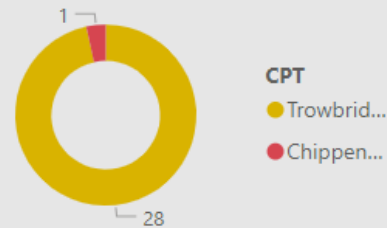

Activity by CPT