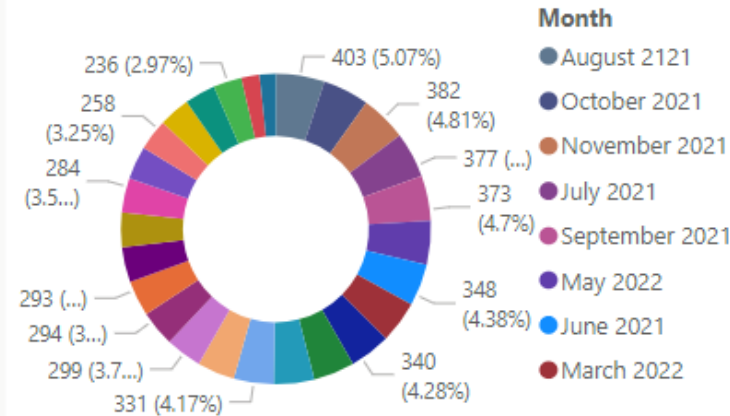

Number of letters sent

Number of watches by month

Vehicles passing by month

7.94K

Sum of No. of watches

68.46K

Sum of Total letters

2.05M