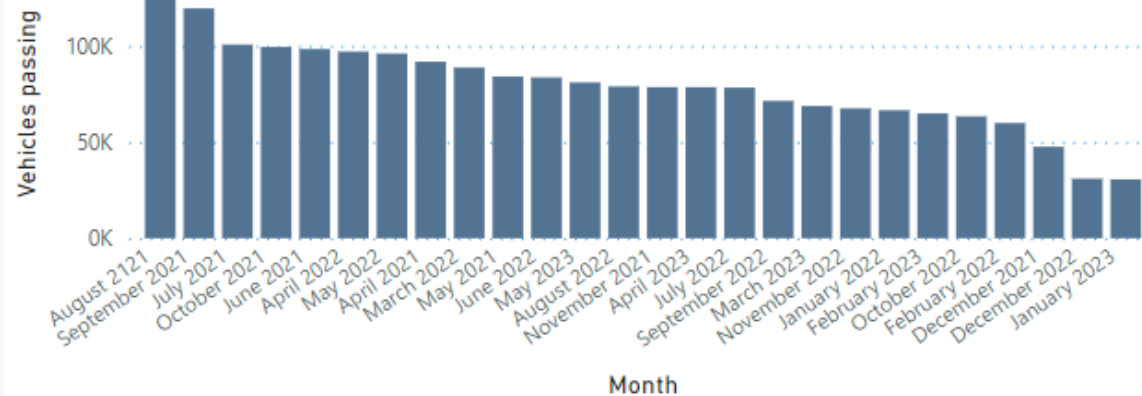

WILTSHIRE POLICE

Road Safety update - Trowbridge Area Board

6 July 2023

• Road Safety Team

CSW briefing dashboard

Data set from April 2021

Please use the filters to drill down on the information you wish to see

Number of letters sent

Number of watches by month

Vehicles passing by month

7.94K

Sum of No. of watches

68.46K

Sum of Total letters

2.05M